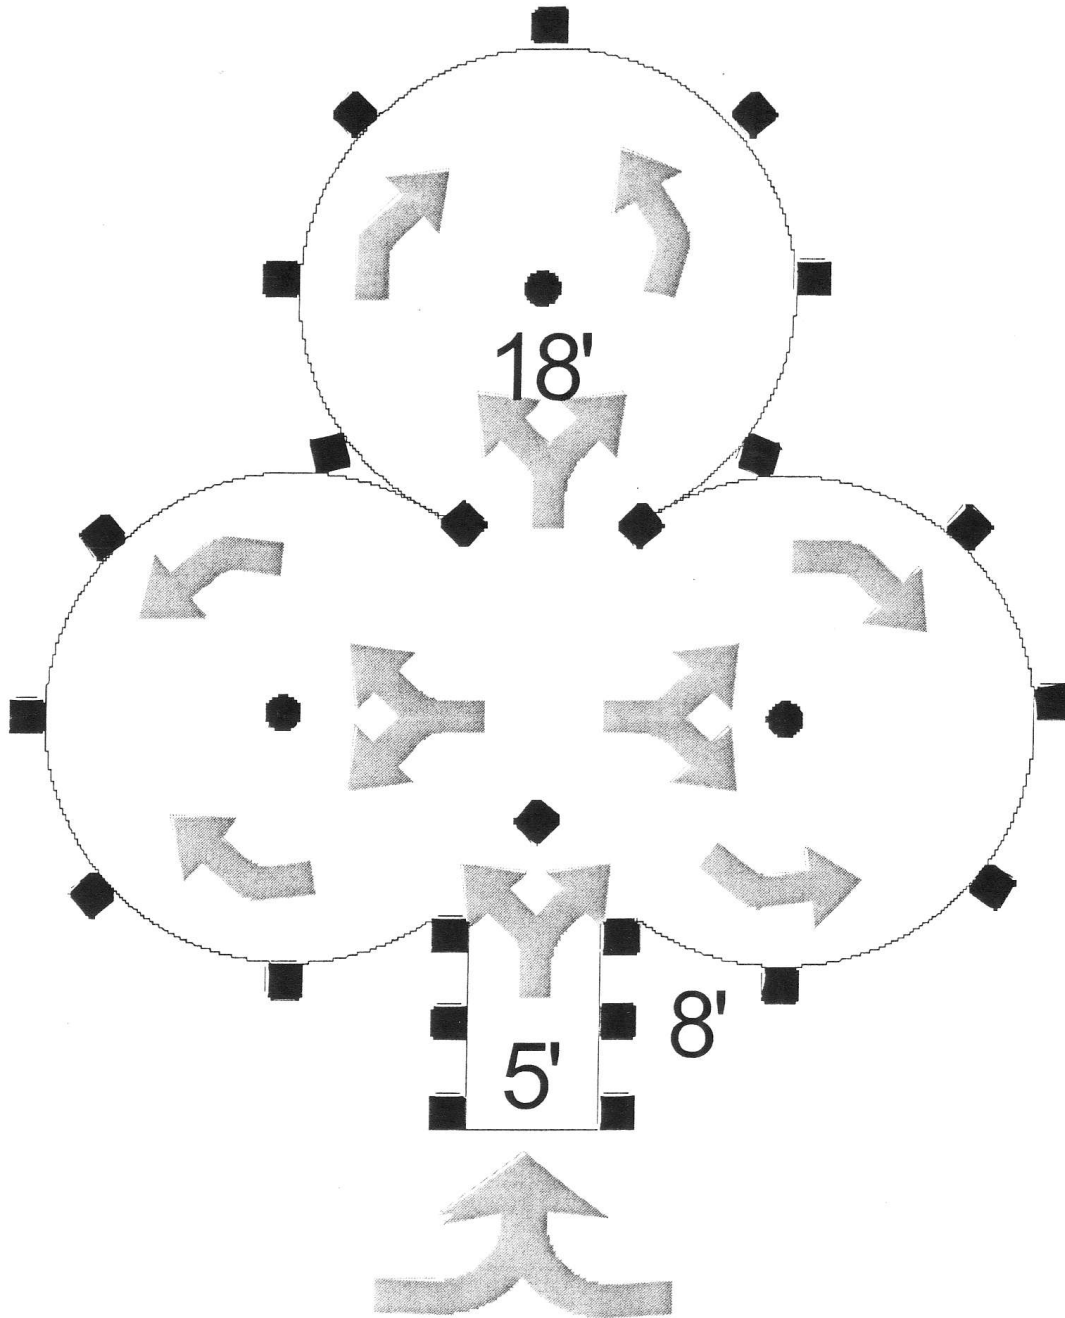

Ace of Clubs

Start with 3-18 foot circles in a triangle pattern.
The entrance is 5 feet wide and 8 feet deep to the edge of the two bottom circles. The cone in the entrance is at the intersection of the two bottom circles.
The entrance to the top circle is also 5 feet.
The center pivots are 4 foot traffic posts.